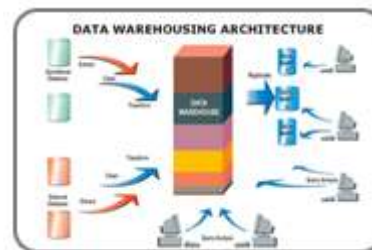

Data warehousing Solutions

Amerisoftpro Systems specializes in data warehousing architecture including Bill Inmon's Corporate Information factory architecture, Ralph Kimball's data warehousing methodology, dimensional modeling, major ETL and data integration software packages like Informatica, Ab initio, Data stage and Data cleansing/management